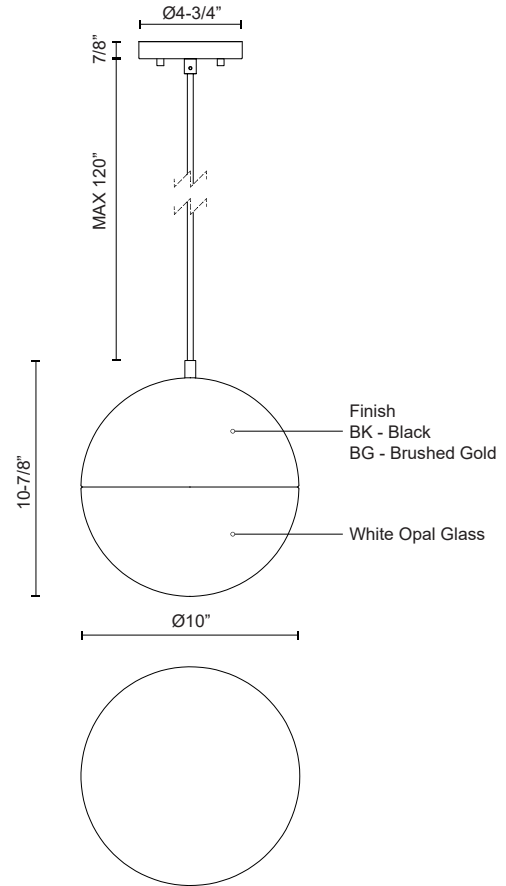

MONAE PD11710

PENDANTS

PROJECT

PD11710-BG
Brushed Gold

PD11710-BK
Black

SPECIFICATION DETAILS

Fixture Dimensions	D10" x H10-7/8"
Light Source	AC LED Module
Wattage	26W
Total Lumens	2000lm
Delivered Lumens	BG-1135lm*; BK-978lm;
Voltage	120V
Color Temperature	3000K
CRI (Ra)	90CRI
Optional Color Temps	2700K - 5000K Available, Minimum Order Quantities Apply
LED Rated Life	50,000 hours
Dimming	100% - 10%, ELV Dimmer (Not Included)
Glass Details	Opal Glass
Adjustable	Yes
Wire Length	120" Max
Wire Type	Black Braided Cord
Minimum Hang Height	15"
Location	Dry
Energy Star Certified	BK - Energy Star Compliant
Canopy Dimensions	D4-3/4" x H7/8"
Sloped Ceiling Adaptable	Yes
CEC Title 24 JA8	Yes, JA8-2022
Paint Finish	BG01; BK02;

* For custom options, consult factory for details.

* For warranty information, please visit www.kuzcolighting.com/warranty

DESCRIPTION

One of our best-selling designs is the retro-style Monae Collection. These decadent orb-shaped lamps are available in a striking black or dazzling brushed gold finish that plays well with modern and retro décor. Available in three different-sized pendants with 120" cables.